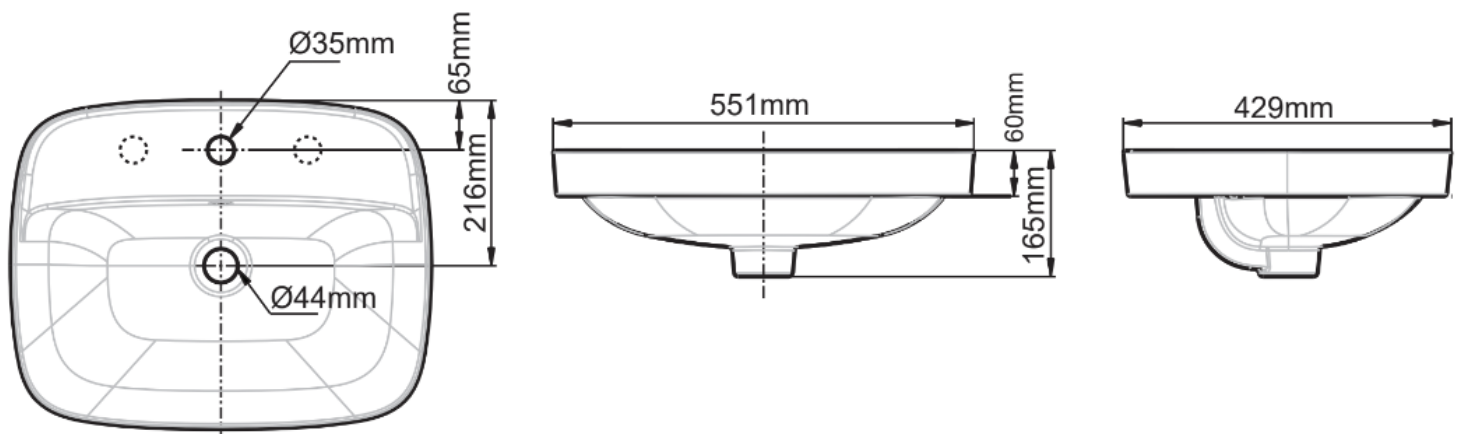

CCAS0420-1010410F0

Semi Inset

Recommended use

Domestic, hotel and commercial

KEY SPECIFICATIONS

- Finish: White
- Integral overflow: Yes
- Fixing: Sealed to bench top
- Tap hole: 1TH
- Plug and waste: Suits 32 x 40mm waste (not included)
- Template: Supplied with product
- Warranty: 10 years

FEATURES

- Material: Vitreous china
- Overall dimensions (mm): L551xW429xH60mm
- Design: Thin edge

SHIPPING WEIGHT

- Gross Weight: 14kg