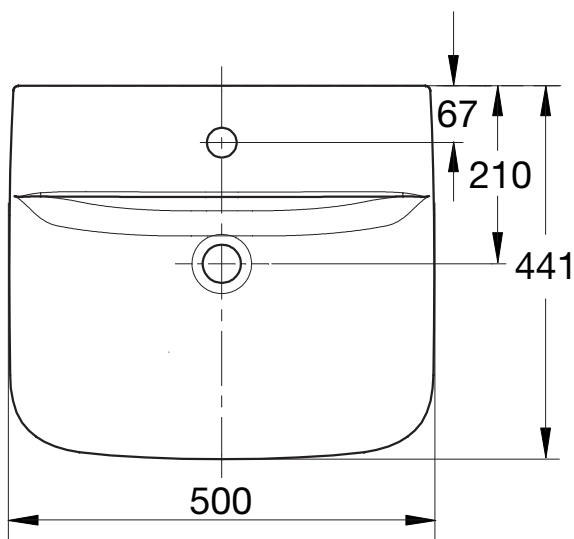

CCAS0304-1010410F0

Semi recessed

Recommended use

Domestic, hotel and commercial

KEY SPECIFICATIONS

- Finish: White
- Integral overflow: Yes
- Fixing: Fixed to bench top using fixing clips (supplied)
- Tap hole: 1TH
- Plug and waste: Suits 32 x 40mm waste (not included)
- Template: Supplied with product
- Warranty: 10 years

FEATURES

- Material: Vitreous china
- Overall dimensions (mm): L500 x W441 x H150

SHIPPING WEIGHT

- Gross Weight: 16kg