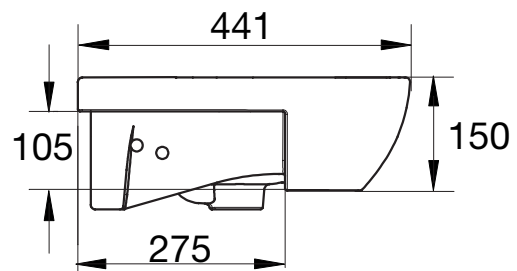

CCAS0304-1010410F0

Semi recessed

Recommended use

Domestic, hotel and commercial

KEY SPECIFICATIONS

- Finish: White
- Integral overflow: Yes
- Fixing: Fixed to bench top using fixing clips (supplied)
- Tap hole: 1TH
- Plug and waste: Suits 32 x 40mm waste (not included)
- Template: Supplied with product
- Warranty: 10 years

FEATURES

- Material: Vitreous china
- Overall dimensions (mm): L500 x W441 x H150

SHIPPING WEIGHT

- Gross Weight: 16kg