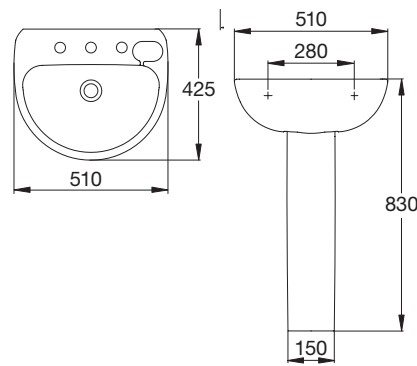

**Studio
Wall Basin 500**
CLU03111-1CAAULW00

500mm x 425mm
1 taphole
Overflow
Optional pedestal available
Wall brackets included

CPM020F1-1CAAU0000: STUDIO FULL PEDESTAL WHITE