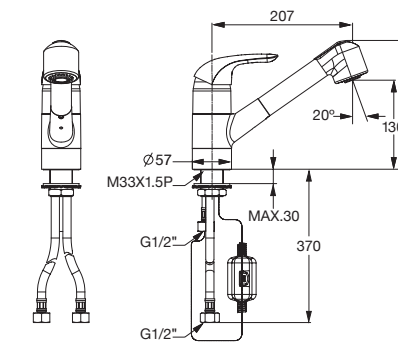

Studio
Sink Mixer with Pullout Spray
FD1802-OGAA111AA

Reach: 205mm
Dual spray function
WELS 4 Star, 7.5 ltrs/min