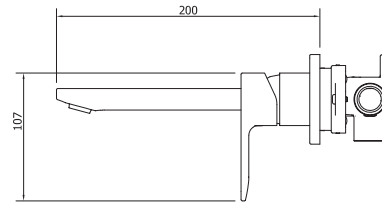

**Cygnnet**  
Round Vessel Basin

**Cygnet Basin Mixer**  
FFAS1301-102500ZNO

Reach: 117mm  
WELS 4 Star, 7.5 ltrs/min

**Cygnet Bath & Shower Mixer with Diverter Trim kit**  
FFAS1321-608500ZNO

Shower & Diverter mixers need Trim Set + Universal Box