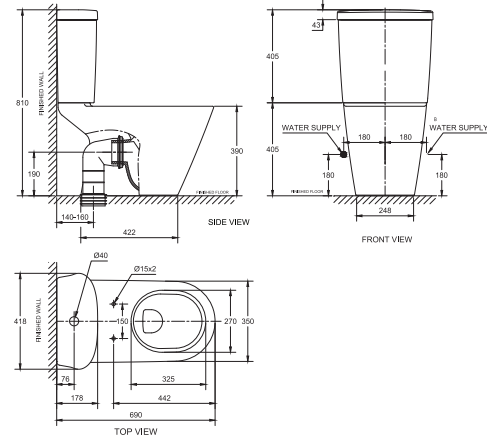

## Tonic Wave / Toilets & Wastes

**Tonic Wave**  
**Square Close Coupled Toilet Suite**  
 TONICCCSQUARE  
 TONICCCSQUARESPA

Soft Close, Quick Release Seat  
 WELS star 4.5/3 ltrs/flush  
 Average flush : 3.5 ltrs  
 S Trap : 140mm - 160mm  
 P Trap : 190mm  
 Bottom inlet only