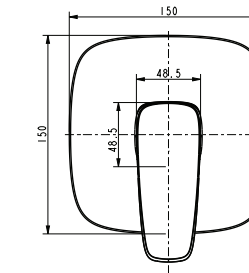

Signature / Tapware

Signature Basin Mixer
FFAS1701-101500ZNO

Reach: 101mm
WELS 5 Star, 6 ltrs/min

Signature / Tapware

Signature Wall Mount Basin Mixer
FFAS1704-101500ZNO

Reach: 198mm
WELS 5 Star, 6 ltrs/min

Signature Extended Basin Mixer
FFAS1702-101500ZNO

Reach: 155mm
WELS 5 Star, 6 ltrs/min

Reach: 98mm