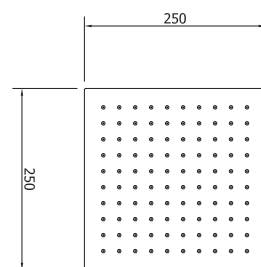

WELS 2 Star, 12 ltrs/min