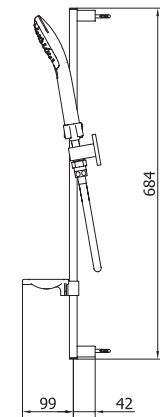

**Cygnet
Rail Shower Set Square**
FFAS9A15-000500BN0

3 spray pattern
Rain, Massage, Rain + Massage
WELS 3 star, 9 ltrs/min