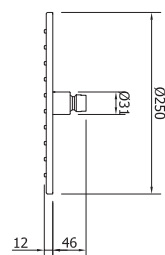

WELS 2 Star, 12 ltrs/min