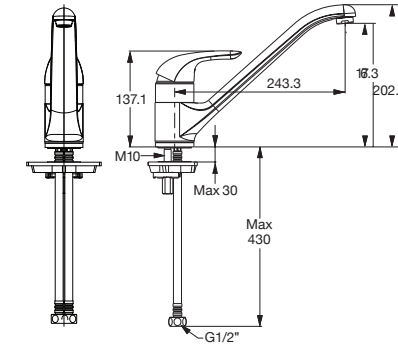

Studio / Kitchen Mixers

Studio
Cast Sink Mixer
FFAS5639-591500ZRO

Reach: 240mm
WELS 4 Star, 7.5 ltrs/min