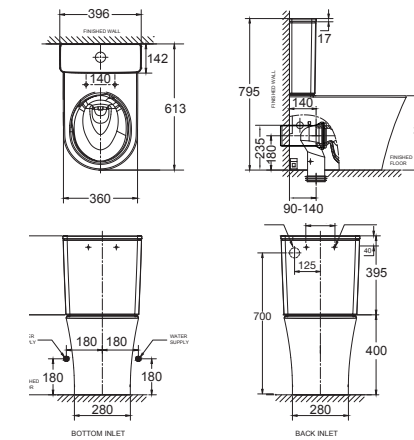

Heron Hygiene Rim Close Coupled Back to Wall Toilet Suite

BOTTOM INLET: HERONBTIN
BACK INLET: HERONBKIN
Soft Close, Quick Release Seat
WELS 4 star, 4.5/3 ltrs/flush
Average Flush: 3.5 ltrs
S Trap : 90-140mm
P Trap : 180mm
Projection - 613mm
Back and Bottom inlet available