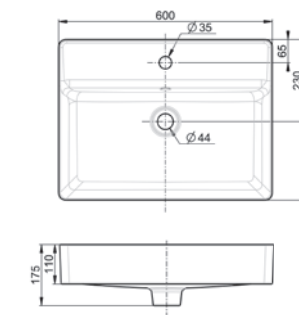

Acacia SupaSleek
Wall Hung Basin
CCASF421-1010411F0

600mmL x 450mmW x 110mmH
1 taphole
Overflow