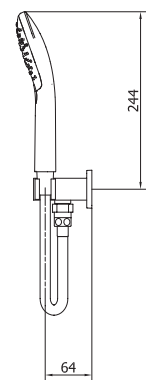

**Cygnet
Hand Shower Set Square**
FFAS9A17-000500BN0

3 spray pattern
Rain, Massage, Rain + Massage
WELS 3 Star, 9 ltrs/min