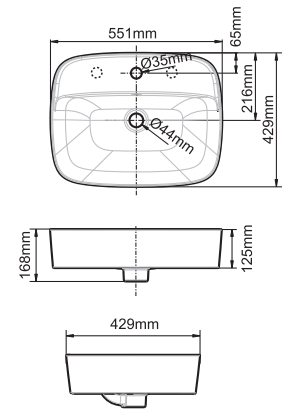

# Signature / Basins

**Signature Semi Insert Basin**  
CCAS0420-1010410R0

551mm x 429mm  
1 taphole  
Overflow

**Signature Semi Recessed Basin**  
CCAS0320-1010410R0

545mm x 435mm  
1 taphole  
Overflow

**Signature Counter Basin**  
CCAS0618-1010411N0