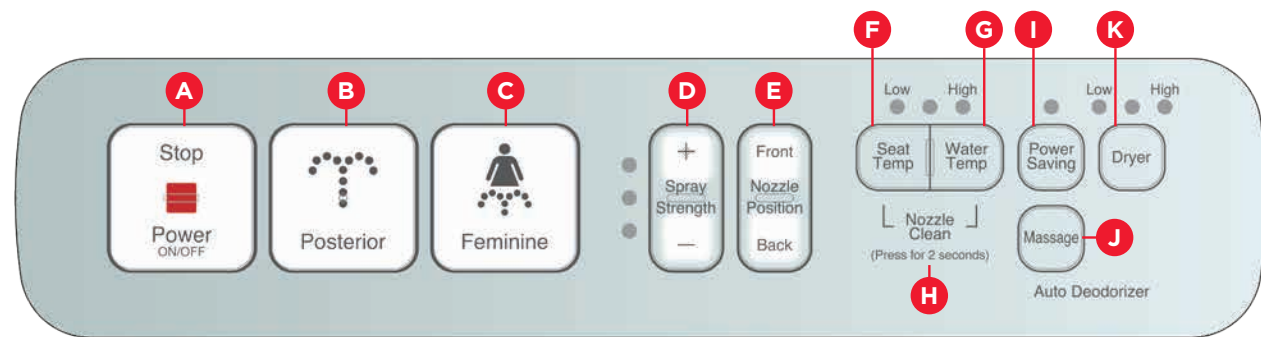

SpaLet® E-Bidet / Control Panel

- **A STOP & POWER**
  Stop function Power on/off.
- **B POSTERIOR**
  For posterior cleansing only. Press twice for oscillating function.
- **C FEMININE**
  For front feminine cleansing. Press twice for oscillating function. Press twice again for super oscillating function.
- **D SPRAY STRENGTH**
  Adjusts spray strength for cleansing and bidet settings.
- **E NOZZLE POSITION**
  Nozzle position adjustment for optimal cleansing.
- **F SEAT TEMPERATURE**
  Adjusts warm heated toilet seat temperature.
- **G WATER TEMPERATURE**
  Adjusts warm water temperature.
- **H NOZZLE CLEANING**
  Nozzle self-cleaning function.
- **I ECOMODE**
  Power-saving mode.
- **J MASSAGE**
  The gentle, pulsating water massage helps achieve a better, more thorough clean.
- **K DRYER**

Specifications

		SpaLet® E-bidet Full Function
Dimensions (W x L x H)		472 x 511 x 173 mm (Short)
Hygiene		
Anti-Bacterial Protection	Seat (SIAA Standard)	✓
	Cover	✓
	Nozzle	✓
	Panel (Surface Only)	✓
Auto Deodorizer		✓
Nozzle		Dual Nozzles
Posterior Cleansing		✓
Feminine Cleansing		✓
Feminine Air Bubble Soft Cleansing		✓
One-Touch Cleansing		✓
Nozzle Position Adjustment		5 Levels
Self-Cleaning Nozzle		✓
Nozzle Shutter		✓
Oscillating		✓
Comfort		
Dryer (Adjustable Temperature)		3 Levels
Heated Seat (Adjustable Temperature)		3 Levels (with Auto-Off)
Warm Water Supply System		Hot Water Storage
Massage		✓
Water Pressure Adjustment		3 - 5 Levels
Convenience		
Type of Nozzle		PPE Nozzle
Quick-Detach Seat Cover		✓
Seat Sensor		✓
Slow-Closing Seat & Cover		✓
Energy Saving		
One-Touch Power Saver (8Hr)		✓