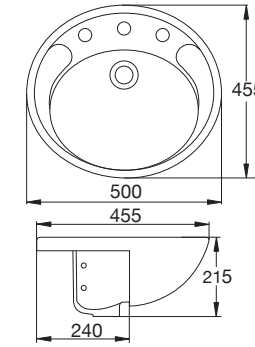

Studio / Basins

**Studio
Semi Recessed Basin**
CYT02010-1CAAULS00

500mm x 455mm
1 taphole
Overflow