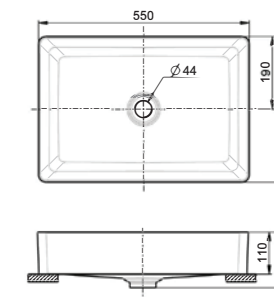

## Acacia SupaSleek / Basins

**Acacia SupaSleek**  
Square Vessel Basin  
CCASF412-1000410N1

420mmL x 420mmW x 110mmH  
0 taphole  
No Overflow

**Acacia SupaSleek**  
Vessel Basin  
CCASF412-1000410N0

380mmL x 550mmW x 110mmH  
0 taphole  
No Overflow