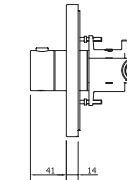

## EasySET / Mixers

**EasySET  
Thermostatic Mixer**  
FFAS0930-00500ZNO

151mm x 151mm

**EasySET  
for Hand Shower**  
FFAS0925-709500ZNO

151mm x 151mm

**EasySET  
for Overhead Shower**  
FFAS0926-709500ZNO