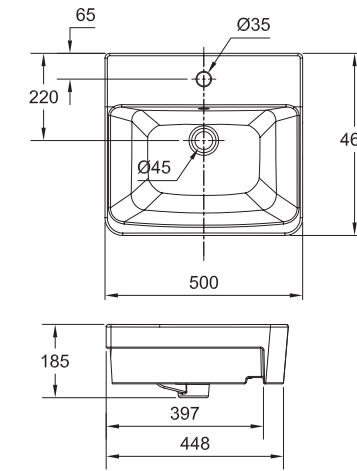

Heron / Basins & Toilets

Heron Semi Recessed Basin
CLO519I-6DACTLS

500mm x 460mm
1 taphole
Overflow