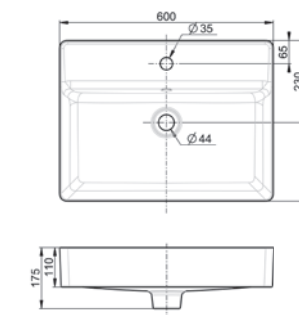

Acacia SupaSleek
Counter Top Basin
CCASF420-1010411F0

600mmL x 450mmW x 110mmH
1 taphole
Overflow