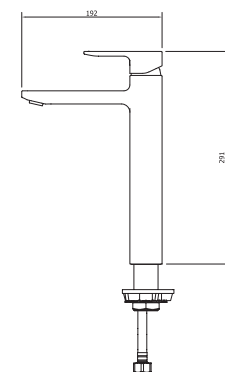

Cygnet Extended Basin Mixer
FFAS1302-102500ZNO

Reach: 151mm
WELS 4 Star, 7.5 ltrs/min