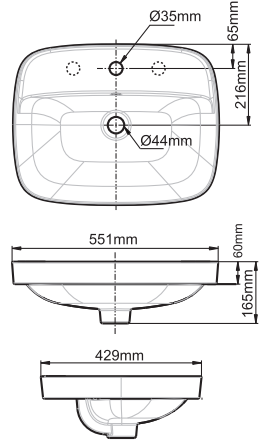

Signature / Basins

Signature Semi Insert Basin
CCAS0420-1010410R0

551mm x 429mm
1 taphole
Overflow