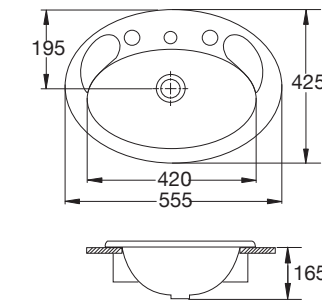

**Studio
Vanity Basin**
CCAS0479-0010410R0

555mm x 425mm
1 taphole
No overflow