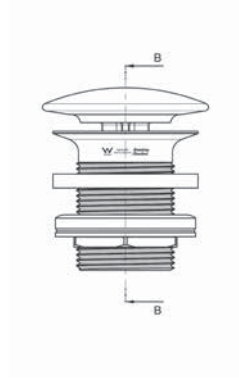

Ceramic Cover Plug & Waste
CC1-CN511M9A009628