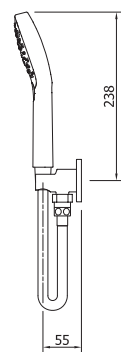

**Cygnet
Hand Shower Set Round**
FFAS9A18-000500BN0

3 spray pattern
Rain, Massage, Rain + Massage
WELS 3 Star, 9 ltrs/min