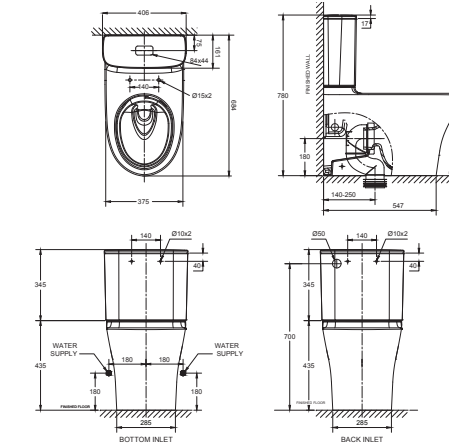

Signature Close Coupled Back to Wall Toilet Suite

BACK INLET + SPALET: SIGCCBTWBKINSPA
BACK INLET + CRYSTASLEEK SEAT: SIGCCBTWBKINCRYS
BACK INLET + STD SEAT: SIGCCBTWBKINSTD
BOTTOM INLET + SPALET: SIGCCBTWBTINSPA
BOTTOM INLET + CRYSTASLEEK SEAT: SIGCCBTWBTINCRYS
BOTTOM INLET + STD SEAT: SIGCCBTWBTINSTD

Soft close, quick release seat
WELS 4 Star, 4.5/3 ltrs/min
Average flush: 3.5 ltrs
P Trap: 220mm