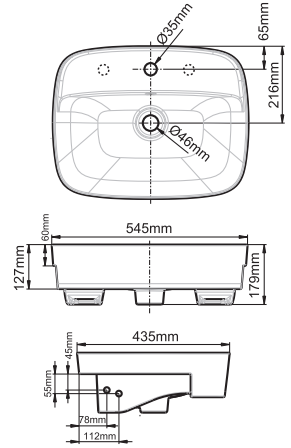

Signature Semi Recessed Basin
CCAS0320-1010410R0

545mm x 435mm
1 taphole
Overflow