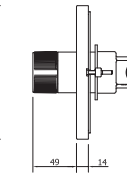

## EasySET / Mixers

**EasySET  
Thermostatic Mixer**  
FFAS0930-00500ZNO

151mm x 151mm

**EasySET  
for Hand Shower**  
FFAS0925-709500ZNO

151mm x 151mm

**EasySET  
for Overhead Shower**  
FFAS0926-709500ZNO