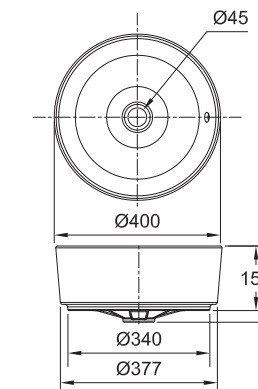

550mm x 460mm  
1 taphole  
Overflow  
Optional full & semi pedestal available  
Wall Brackets included

**Cygnet  
Round Vessel Basin**  
CL0509I-6DACTLA

400 mm  
0 taphole  
Overflow