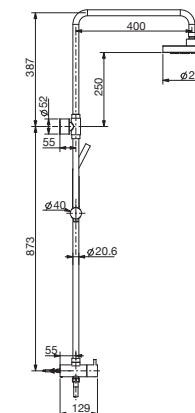

**Cygnet  
Rail Shower Set Round**  
FFAS9A16-000500BN0

3 spray pattern  
Rain, Massage, Rain + Massage  
WELS 3 star, 9 ltrs/min

**Cygnet  
Rail Shower Set Square**  
FFAS9A15-000500BN0

3 spray pattern  
Rain, Massage, Rain + Massage  
WELS 3 star, 9 ltrs/min