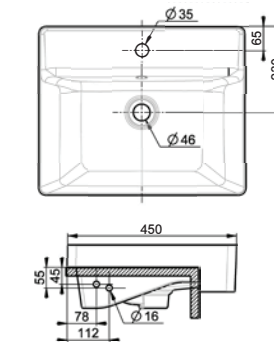

## Acacia SupaSleek / Basins

**Acacia SupaSleek**  
Square Vessel Basin  
CCASF412-1000410N1

420mmL x 420mmW x 110mmH  
0 taphole  
No Overflow

**Acacia SupaSleek**  
Vessel Basin  
CCASF412-1000410N0

380mmL x 550mmW x 110mmH  
0 taphole  
No Overflow