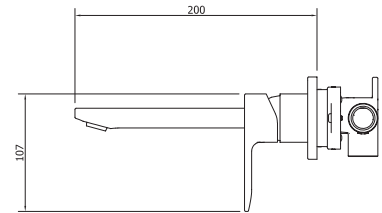

Reach: 191mm