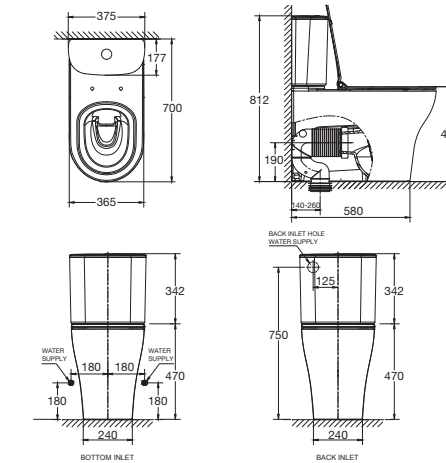

Cygnet Hygiene Rim Round Overheight Close Coupled Back to Wall Toilet Suite

BACK INLET + THIN SEAT: CYGNETOHRNDBKIN
BACK INLET + SPALET: CYGNETOHRNDBKINSPA
BOTTOM INLET + THIN SEAT: CYGNETOHRNDBKTIN
BOTTOM INLET + SPALET: CYGNETOHRNDBKTINSPA

Soft Close Seat
WELS 4 star, 4.5/3 ltrs/flush
Average flush: 3.5 ltrs
S Trap: 140mm-260mm (180mm recommended)
P Trap: 190mm
Bottom and back inlet available
Raised height pan