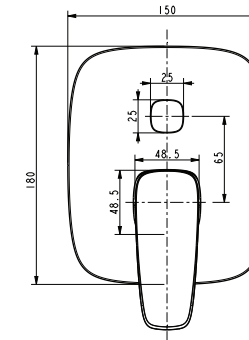

**Signature**  
Basin and Basin Mixer

Signature / Tapware

**Signature Basin Mixer**  
FFAS1701-101500ZNO

Reach: 101mm  
WELS 5 Star, 6 ltrs/min

Signature / Tapware

**Signature Bath & Shower Mixer with Diverter**  
FFAS1721-609500ZNO