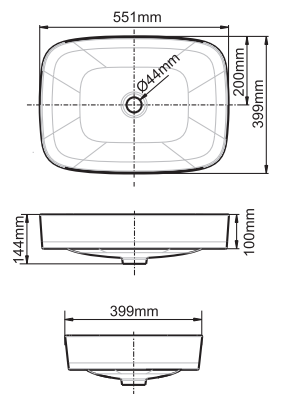

Signature Vessel Basin
CCAS0628-0000411N0

551mm x 399mm
0 taphole
Overflow