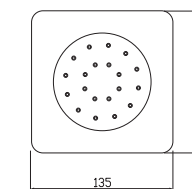

Body Jet
FFASS054-000500ZNO

8L/min at 300 Kpa
151mm x 151mm