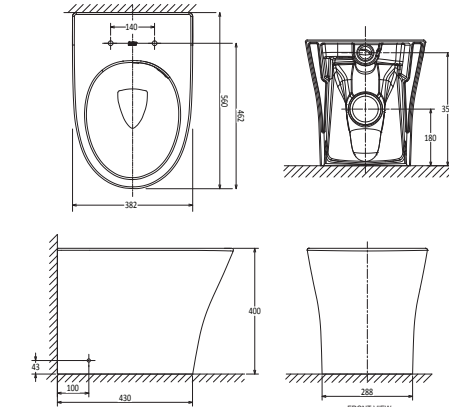

Signature Back to Wall Toilet Suite

BTW + SPALET: SIGBTWSPA
BTW + CRYSTASLEEK SEAT: SIGBTWCRYSTA
BTW + STD SEAT: SIGBTWSTD

Soft close, quick release seat
WELS 4star, 4.5/3 ltrs/min
Average flush: 3.5 ltrs
S Trap : 90mm - 110mm
P Trap: 180mm