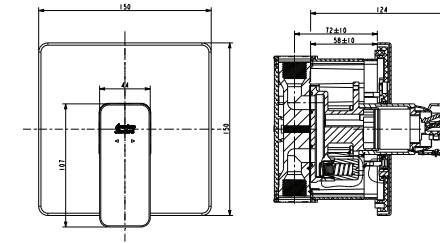

Cygnet Bath & Shower Mixer with Diverter Trim kit
FFAS1321-608500ZNO

Shower & Diverter mixers need Trim Set + Universal Box