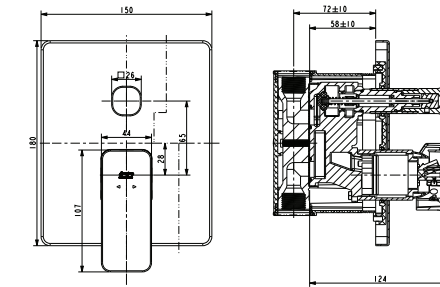

Cygnet Shower Mixer Trim kit
FFAS1322-708500ZNO

Shower & Diverter mixers need Trim Set + Universal Box