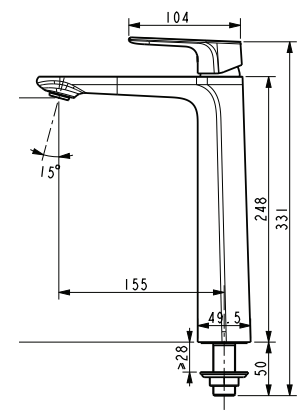

Signature Extended Basin Mixer
FFAS1702-101500ZNO

Reach: 155mm
WELS 5 Star, 6 ltrs/min