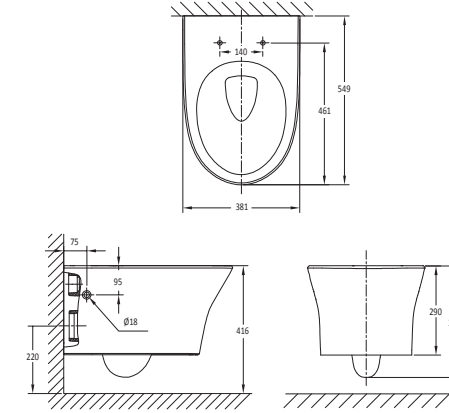

Signature / Toilets

Signature Wall Hung Toilet Suite

WH + SPALET: SIGWALLHUNGSPA
WH + CRYSTASLEEK SEAT: SIGWALLHUNGCRYS
WH + STD SEAT: SIGWALLHUNGSTD

Soft close, quick release seat
WELS 4 Star, 4.5/3 ltrs/min
Average flush: 3.5 ltrs
P Trap: 220mm