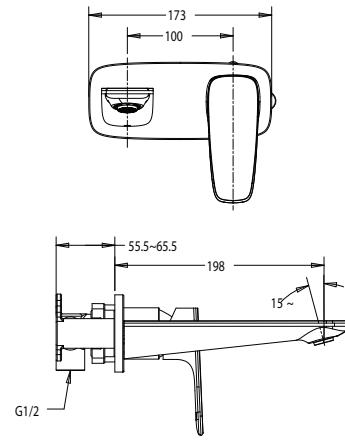

**Signature**  
Basin and Basin Mixer

Signature / Tapware

**Signature Basin Mixer**  
FFAS1701-101500ZNO

Reach: 101mm  
WELS 5 Star, 6 ltrs/min

Signature / Tapware

**Signature Bath & Shower Mixer with Diverter**  
FFAS1721-609500ZNO