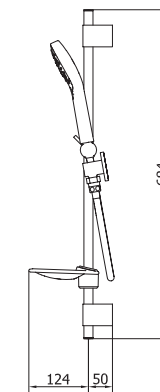

**Cygnet
Rail Shower Set Round**
FFAS9A16-000500BN0

3 spray pattern
Rain, Massage, Rain + Massage
WELS 3 star, 9 ltrs/min