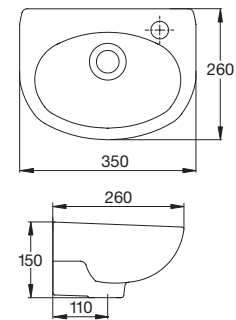

**Studio
Wall Basin 350**
CLU03310-1CAAULW00

350mm x 250mm
1 taphole
Overflow
Wall brackets included