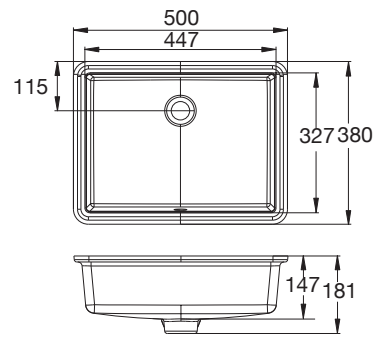

## Heron / Basins

**Heron Vessel Basin**  
CCASF611-0000410R0

500mm x 400mm  
0 taphole  
No overflow

**Heron Under Counter Basin**  
CCASF514-1000410R0

500mm x 380mm  
0 taphole  
Overflow

**Heron Counter Basin**  
CCASF613-1010410R0