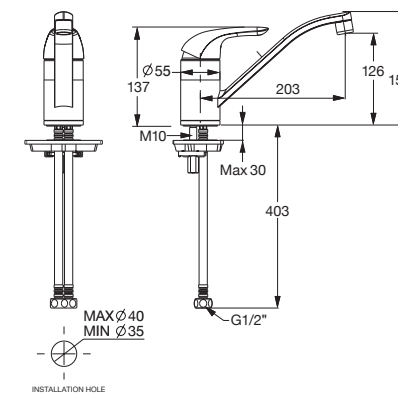

## Studio / Kitchen Mixers

**Studio**  
**Cast Sink Mixer**  
FFAS5639-591500ZRO

Reach: 240mm  
WELS 4 Star, 7.5 ltrs/min

**Studio**  
**Sink Mixer with Pullout Spray**  
FD1802-OGAA111AA

Reach: 205mm  
Dual spray function  
WELS 4 Star, 7.5 ltrs/min