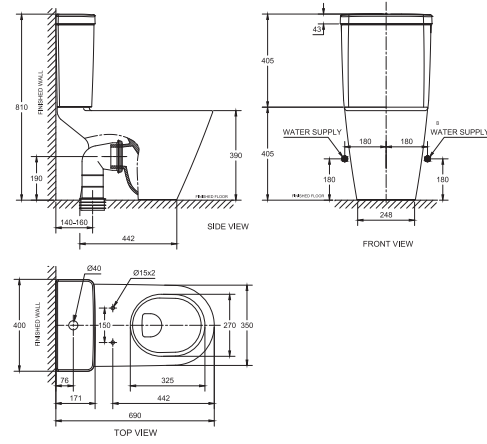

Tonic Wave / Toilets & Wastes

Tonic Wave
Square Close Coupled Toilet Suite
TONICCCSQUARE
TONICCCSQUARESPA

Soft Close, Quick Release Seat
WELS star 4.5/3 ltrs/flush
Average flush : 3.5 ltrs
S Trap : 140mm - 160mm
P Trap : 190mm
Bottom inlet only