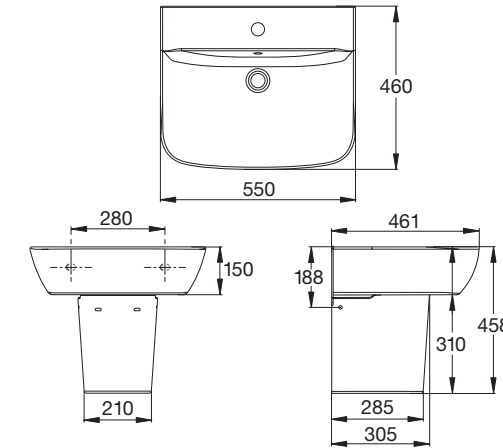

**Cygnet
Round Vessel Basin**
CL0509I-6DACTLA

**Cygnet
Wall Basin Pedestal**
Basin: CCAS1511-1010410FO
Full Pedestal: CCASF711-0000410FO
Semi Pedestal: CCASF712-1000410FO

550mm x 460mm
1 taphole
Overflow
Optional full & semi pedestal available
Wall Brackets included