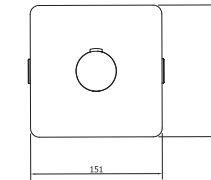

## EasySET / Mixers

**EasySET  
Thermostatic Mixer**  
FFAS0930-00500ZNO

151mm x 151mm

**EasySET  
for Hand Shower**  
FFAS0925-709500ZNO

151mm x 151mm

**EasySET  
for Overhead Shower**  
FFAS0926-709500ZNO