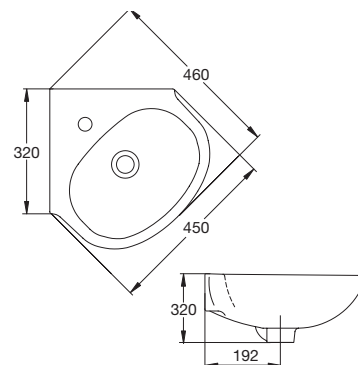

**Studio
Corner Wall Basin**
CLU03410-1CAAULW00

450mm x 460mm
1 taphole
Overflow
Wall brackets included