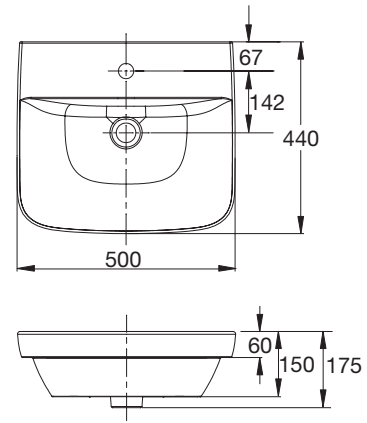

Cygnet / Basins

**Cygnet
Semi Insert Basin**
CCASF414-1010410FO

500mm x 440mm
1 taphole
Overflow