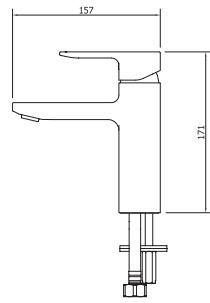

Reach: 117mm
WELS 4 Star, 7.5 ltrs/min