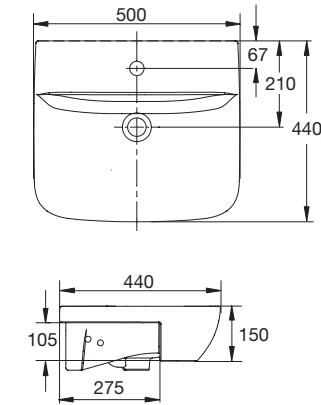

Cygnet / Basins

**Cygnet
Semi Recessed Basin**
CCASO304-1010410FO

500mm x 441mm
1 taphole
Overflow