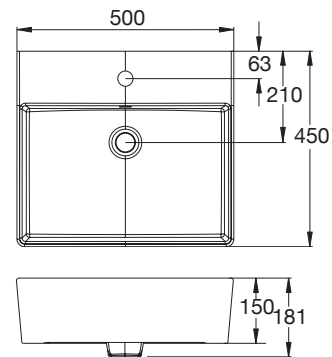

## Heron / Basins

**Heron Vessel Basin**  
CCASF611-0000410R0

500mm x 400mm  
0 taphole  
No overflow

**Heron Under Counter Basin**  
CCASF514-1000410R0

500mm x 380mm  
0 taphole  
Overflow

**Heron Counter Basin**  
CCASF613-1010410R0