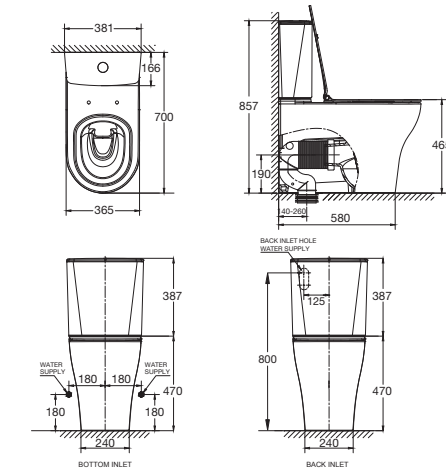

Cygnet Hygiene Rim Square Overheight Close Coupled Back to Wall Toilet Suite

BACK INLET + THIN SEAT: CYGNETOHSQBKIN
BACK INLET + SPALET: CYGNETOHSQBKINSPA
BOTTOM INLET + THIN SEAT: CYGNETOHSQBKTIN
BOTTOM INLET + SPALET: CYGNETOHSQBKTINSPA

Soft Close Seat
WELS 4 star, 4.5/3 ltrs/flush
Average flush: 3.5 ltrs
S Trap: 140mm-260mm (180mm recommended)
P Trap: 190mm
Bottom and back inlet available
Raised height pan