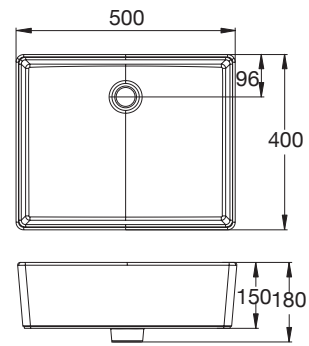

Heron / Basins

Heron Vessel Basin
CCASF611-0000410R0

500mm x 400mm
0 taphole
No overflow