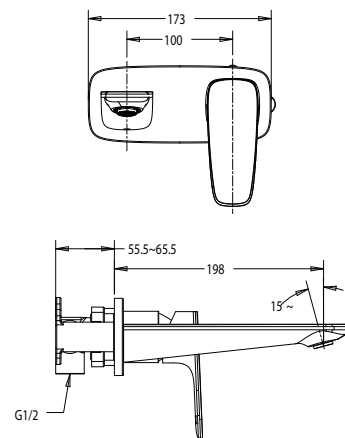

**Signature Wall Mount Basin Mixer**  
FFAS1704-101500ZNO

Reach: 198mm  
WELS 5 Star, 6 ltrs/min

**Signature Shower Mixer**  
FFAS1722-709500ZNO

**Signature Extended Basin Mixer**  
FFAS1702-101500ZNO

Reach: 155mm  
WELS 5 Star, 6 ltrs/min