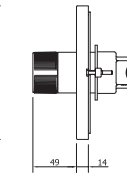

151mm x 151mm