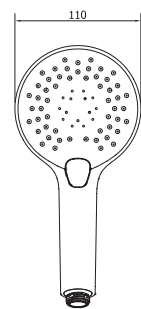

**Cygnet
Hand Shower Set Round**
FFAS9A18-000500BN0

3 spray pattern
Rain, Massage, Rain + Massage
WELS 3 Star, 9 ltrs/min