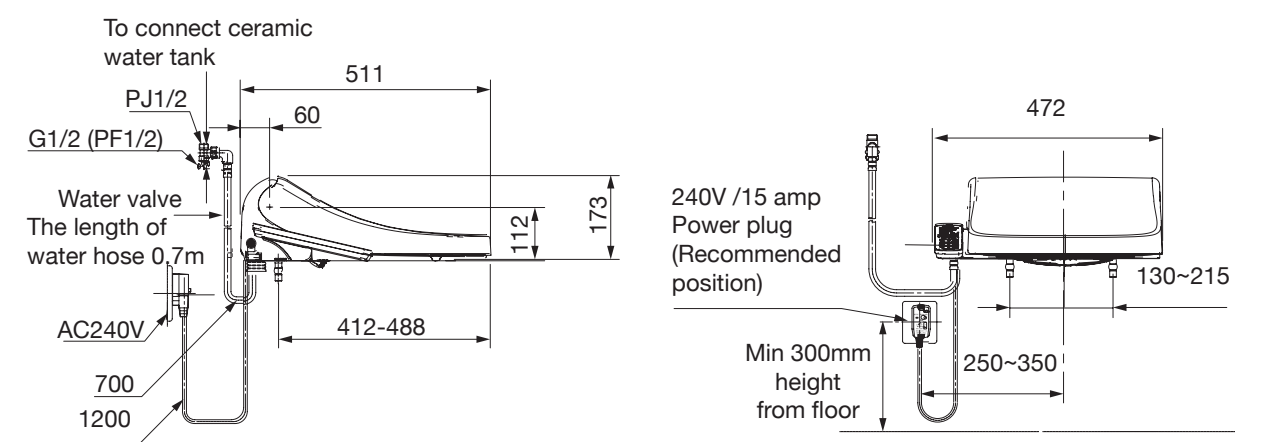

This product must be installed in accordance with AS/NZS 3500 backflow protection requirements.