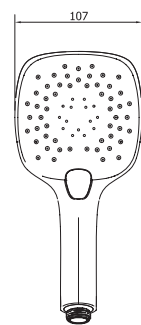

**Cygnet
Hand Shower Set Square**
FFAS9A17-000500BN0

3 spray pattern
Rain, Massage, Rain + Massage
WELS 3 Star, 9 ltrs/min