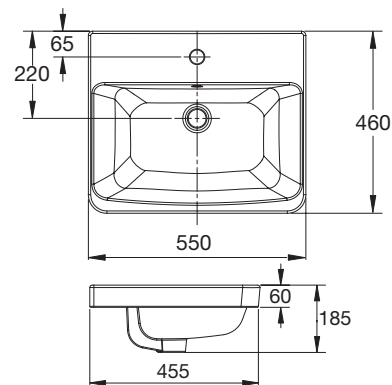

Heron Semi Insert Basin
CCASF417-1010410R0

550mm x 460mm
0 or 1 taphole
Overflow