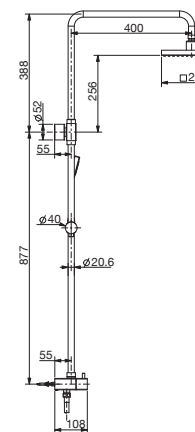

**Cygnet
Twin Shower System Square
Water Inlet - Top**
FFAS9061-091500BC0

Hand shower - 3 spray pattern
Rain, Massage, Rain + Massage
ABS overhead shower - 1 spray
pattern Spray
WELS 3 star 9 ltrs/min