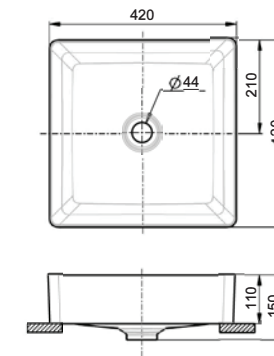

## Acacia SupaSleek / Basins

**Acacia SupaSleek**  
Square Vessel Basin  
CCASF412-1000410N1

420mmL x 420mmW x 110mmH  
0 taphole  
No Overflow

**Acacia SupaSleek**  
Vessel Basin  
CCASF412-1000410N0

380mmL x 550mmW x 110mmH  
0 taphole  
No Overflow