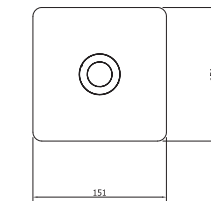

## EasySET / Mixers

**EasySET  
Thermostatic Mixer**  
FFAS0930-00500ZNO

151mm x 151mm

**EasySET  
for Hand Shower**  
FFAS0925-709500ZNO

151mm x 151mm

**EasySET  
for Overhead Shower**  
FFAS0926-709500ZNO