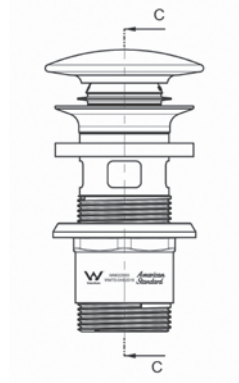

Ceramic Cover Plug & Waste with Overflow
CC1-CN511M9A009618