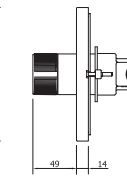

## EasySET / Mixers

**EasySET  
Thermostatic Mixer**  
FFAS0930-00500ZNO

151mm x 151mm

**EasySET  
for Hand Shower**  
FFAS0925-709500ZNO

151mm x 151mm

**EasySET  
for Overhead Shower**  
FFAS0926-709500ZNO