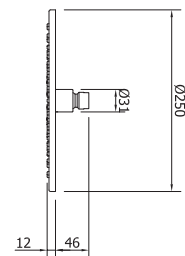

**Cygnet Wall Mount Bath Mixer**  
FFAS1304-601500ZNO

Reach: 191mm

**Cygnet Universal Box**  
FFAS0625-000990ZNO

Inwall Body/ Universal rough in box

**Cygnet Extended Basin Mixer**  
FFAS1302-102500ZNO

Reach: 151mm  
WELS 4 Star, 7.5 ltrs/min