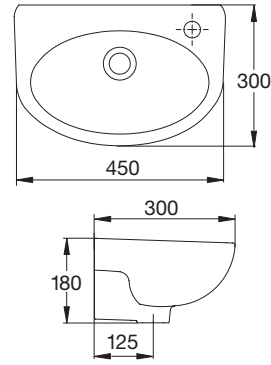

Studio / Basins

**Studio
Wall Basin 450**
CLU03210-1CAAULW00

450mm x 300mm
1 taphole
Overflow
Wall brackets included