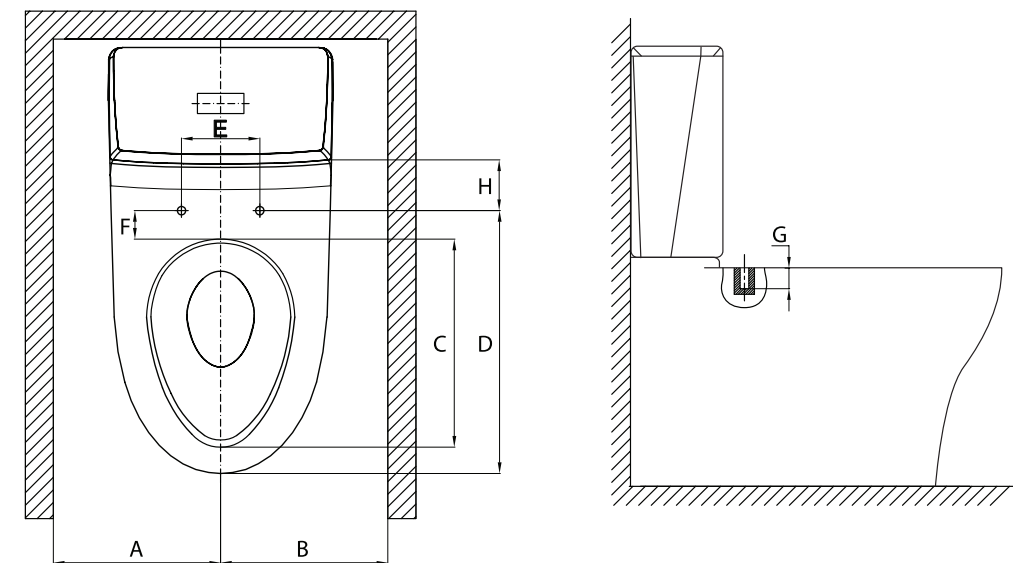

SpaLet® E-Bidet / Right Fit Chart

GUIDE TO FINDING THE RIGHT E-BIDET TO FIT YOUR TOILET

Between mounting holes and front of bowl (D)	$412 \text{ mm} \leq D \leq 475 \text{ mm}$
Between mounting holes (E)	$130 \text{ mm} \leq E \leq 215 \text{ mm}$
Between tank and mounting holes (H)	$H \geq 25 \text{ mm}$
Between centre of rim and outside of bowl (A & B)	$A \geq 270 \text{ mm}$ $B \geq 195 \text{ mm}$
Between front and back of rim (C)	$314 \text{ mm} \leq C \leq 377 \text{ mm}$
Between mounting holes and back rim (F)	$F < 110 \text{ mm}$
Depth of mounting holes (G)	$G \geq 50 \text{ mm}$ (blind hole)

*SpaLet® E-bidet seat can be retrofitted on Signature & Cygnet models.