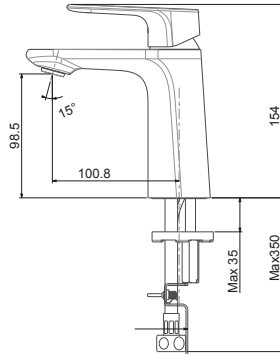

Signature / Tapware

Signature Basin Mixer
FFAS1701-101500ZNO

Reach: 101mm
WELS 5 Star, 6 ltrs/min