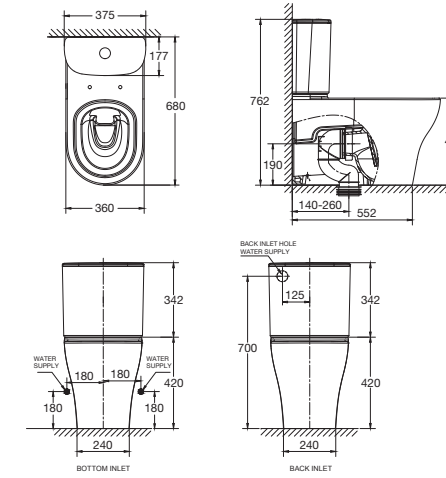

Cygnet / Toilets

Cygnet Hygiene Rim Round Close Coupled Back to Wall Toilet Suite

BACK INLET + THIN SEAT: CYGNETRDBKIN
BACK INLET + SPALET: CYGNETRDBKINSPA
BOTTOM INLET + THIN SEAT: CYGNETRDBKTIN
BOTTOM INLET + SPALET: CYGNETRDBKTINSPA

Soft Close, Quick Release Seat
WELS star 4.5/3 ltrs/flush
Average flush : 3.5 ltrs
S Trap : 140mm - 260mm
(180 mm recommended)
P Trap : 190mm
Bottom and back inlet available