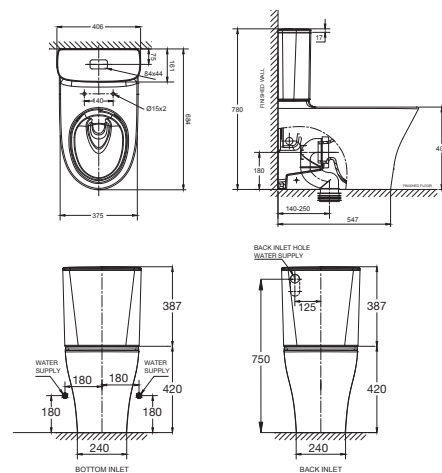

Cygnet Hygiene Rim Square Close Coupled Back to Wall Toilet Suite

BACK INLET + THIN SEAT: CYGNETSQBKIN
BACK INLET + SPALET: CYGNETSQBKINSPA
BOTTOM INLET + THIN SEAT: CYGNETSQBKTIN
BOTTOM INLET + SPALET: CYGNETSQBKTINSPA

Soft Close, Quick Release Seat
WELS star 4.5/3 ltrs/flush
Average flush : 3.5 ltrs
S Trap : 140mm - 260mm
(180 mm recommended)
P Trap : 190mm
Bottom and back inlet available